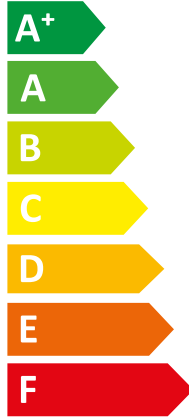

ENERG
енергия · ενεργεια

VWL 35/8.2 AS 230V + VWL

Vaillant

|| 58/8.2 IS S5

A++

A+

Two icons showing sound power levels. The top icon shows a speaker inside a house with the value 41 dB. The bottom icon shows a speaker outside a house with the value 48 dB.

Legend for power consumption in kW, shown as colored squares:

- Dark blue square: 3 kW
- Medium blue square: 4 kW
- Light blue square: 4 kW