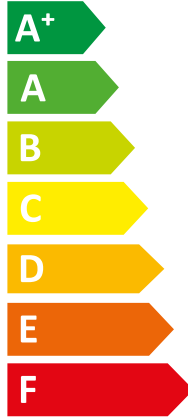

**ENERG**  
енергия · ενέργεια

VWL 35/8.2 AS 230V + VWL

Vaillant

|| 58/8.2 IS

**A++**

**A+**

Two sound power level icons. The top one shows a speaker icon with sound waves and the text "41 dB". The bottom one shows a house icon with sound waves and the text "48 dB".

A legend for power consumption in kW, shown as a rounded rectangle with three colored squares and corresponding text: a dark blue square for "3 kW", a medium blue square for "4 kW", and a light blue square for "4 kW".